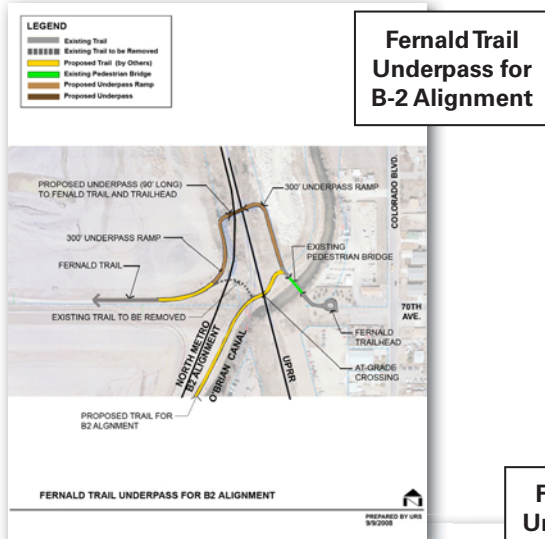

Parks & Recreational Resource Impacts

Signal Ditch Trail

Rocky Top MS Trail

Yucca Way Property

Grandview Ponds Open Space and Prairie Dog Habitat

Globeville Landing Park

Fernald Trail

Mitigation: Coordination with Jurisdictions

Potential Mitigation for Direct Impacts to Trail Crossings

Fernald Trail

Fernald Trail Underpass for A-3, B-3, and B-4 Alignment Options

Signal Ditch Trail

Rocky Top MS Connector Trail