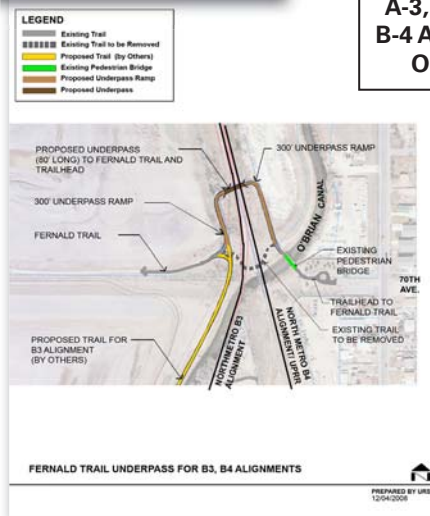

Parks & Recreational Resource Impacts

Signal Ditch Trail

Rocky Top MS Trail

Yucca Way Property

Grandview Ponds Open Space and Prairie Dog Habitat

Globeville Landing Park

Fernald Trail

Mitigation: Coordination with Jurisdictions

Potential Mitigation for Direct Impacts to Trail Crossings

Fernald Trail

Fernald Trail Underpass for A-3, B-3, and B-4 Alignment Options

Signal Ditch Trail

Rocky Top MS Connector Trail