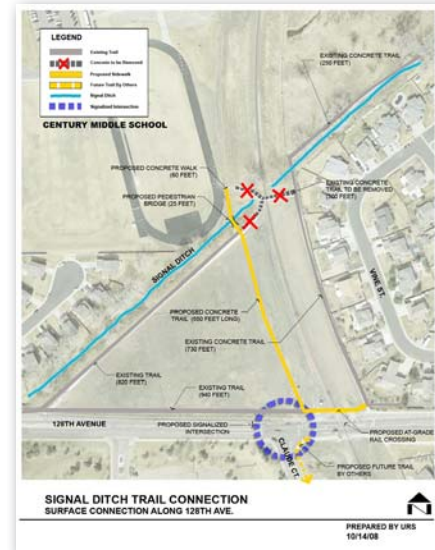

Parks & Recreational Resource Impacts

Signal Ditch Trail

Rocky Top MS Trail

Yucca Way Property

Grandview Ponds Open Space and Prairie Dog Habitat

Globeville Landing Park

Fernald Trail

Mitigation: Coordination with Jurisdictions

Potential Mitigation for Direct Impacts to Trail Crossings

Fernald Trail

Fernald Trail Underpass for A-3, B-3, and B-4 Alignment Options

Signal Ditch Trail

Rocky Top MS Connector Trail