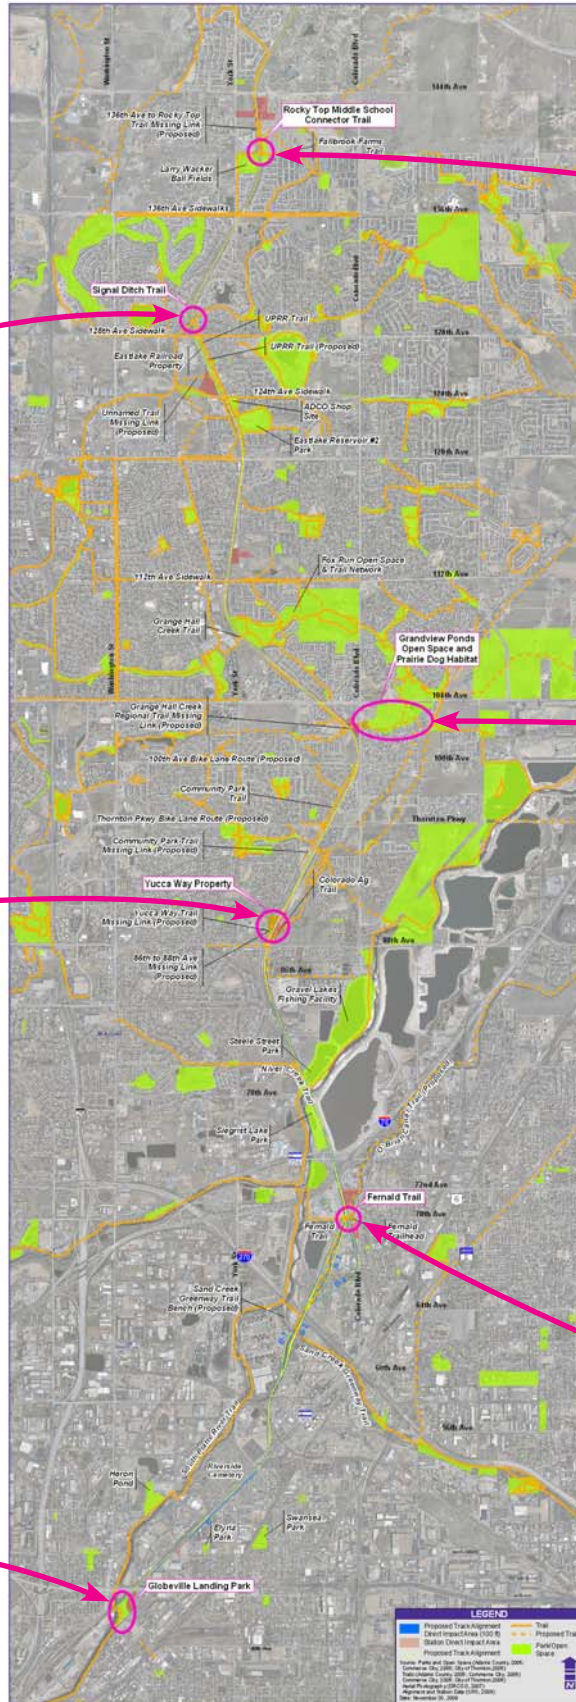

Parks & Recreational Resource Impacts

Signal Ditch Trail

Rocky Top MS Trail

Yucca Way Property

Grandview Ponds Open Space and Prairie Dog Habitat

Globeville Landing Park

Fernald Trail

Mitigation: Coordination with Jurisdictions

Potential Mitigation for Direct Impacts to Trail Crossings

Fernald Trail

Fernald Trail Underpass for A-3, B-3, and B-4 Alignment Options

Signal Ditch Trail

Rocky Top MS Connector Trail