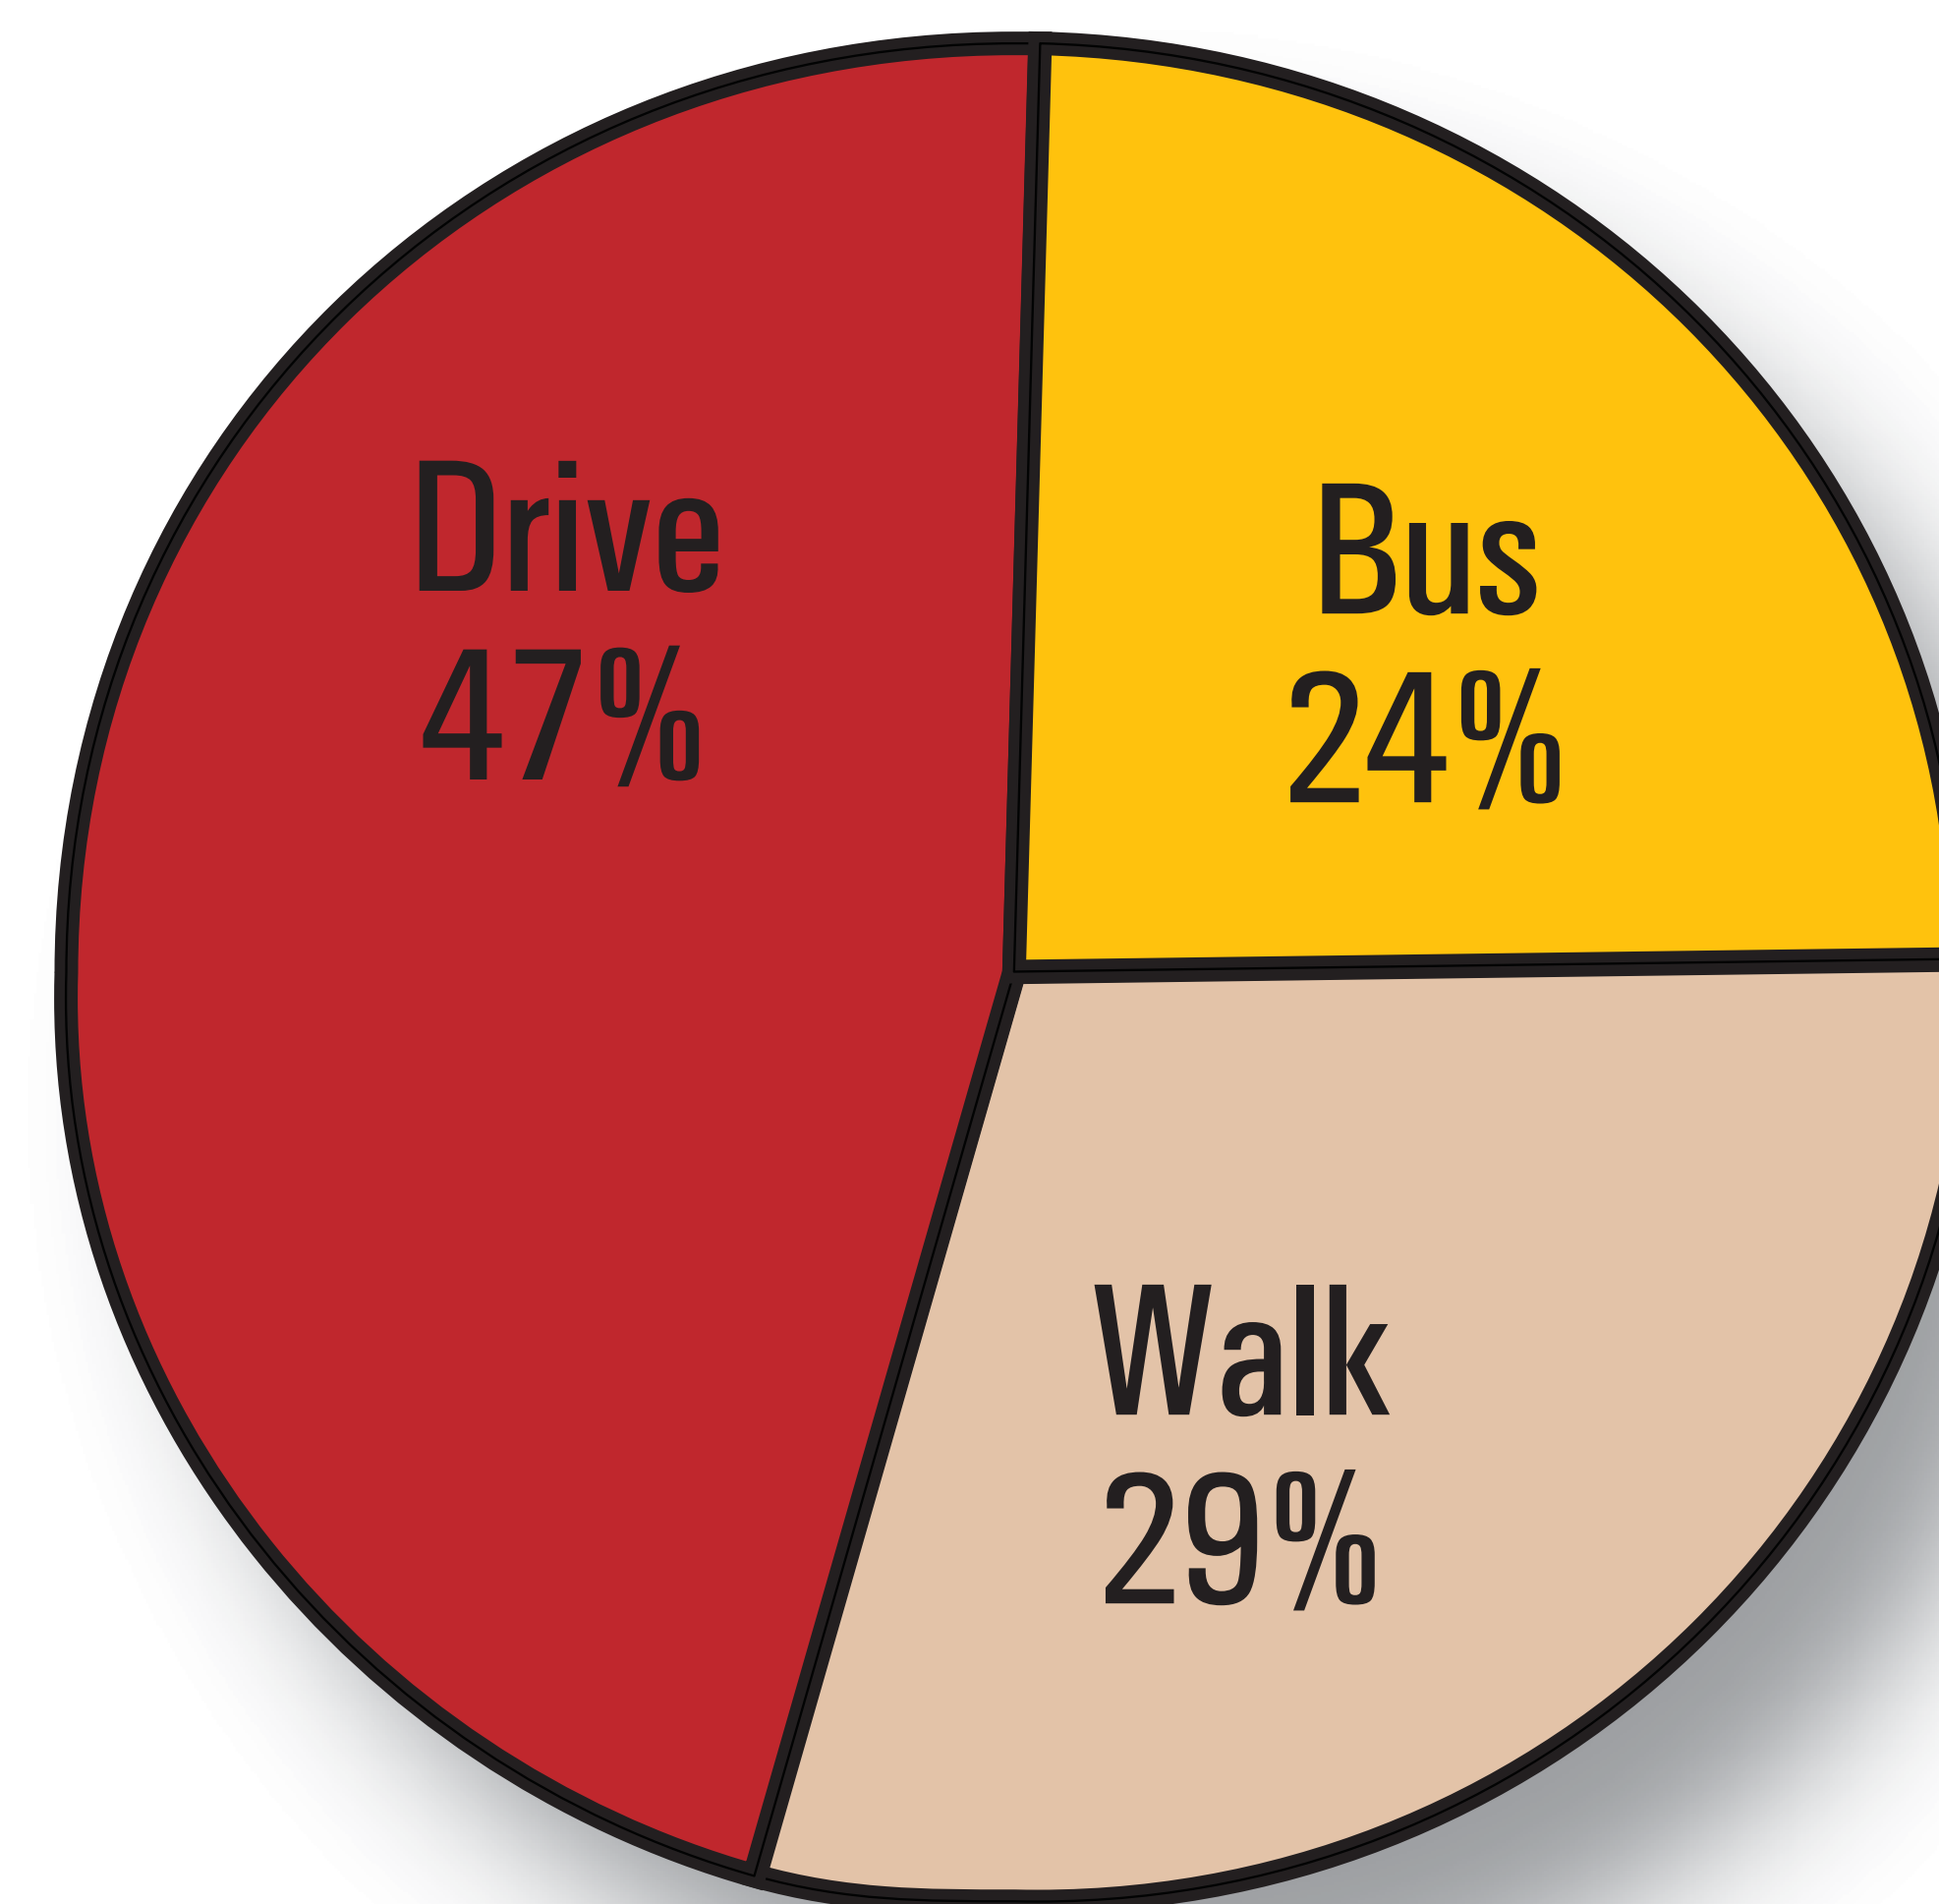

# Access to Stations

## Electric Rail - BN/UP

## LRT - Sheridan

## Streetcar - Harlan With 7 FasTracks Stations