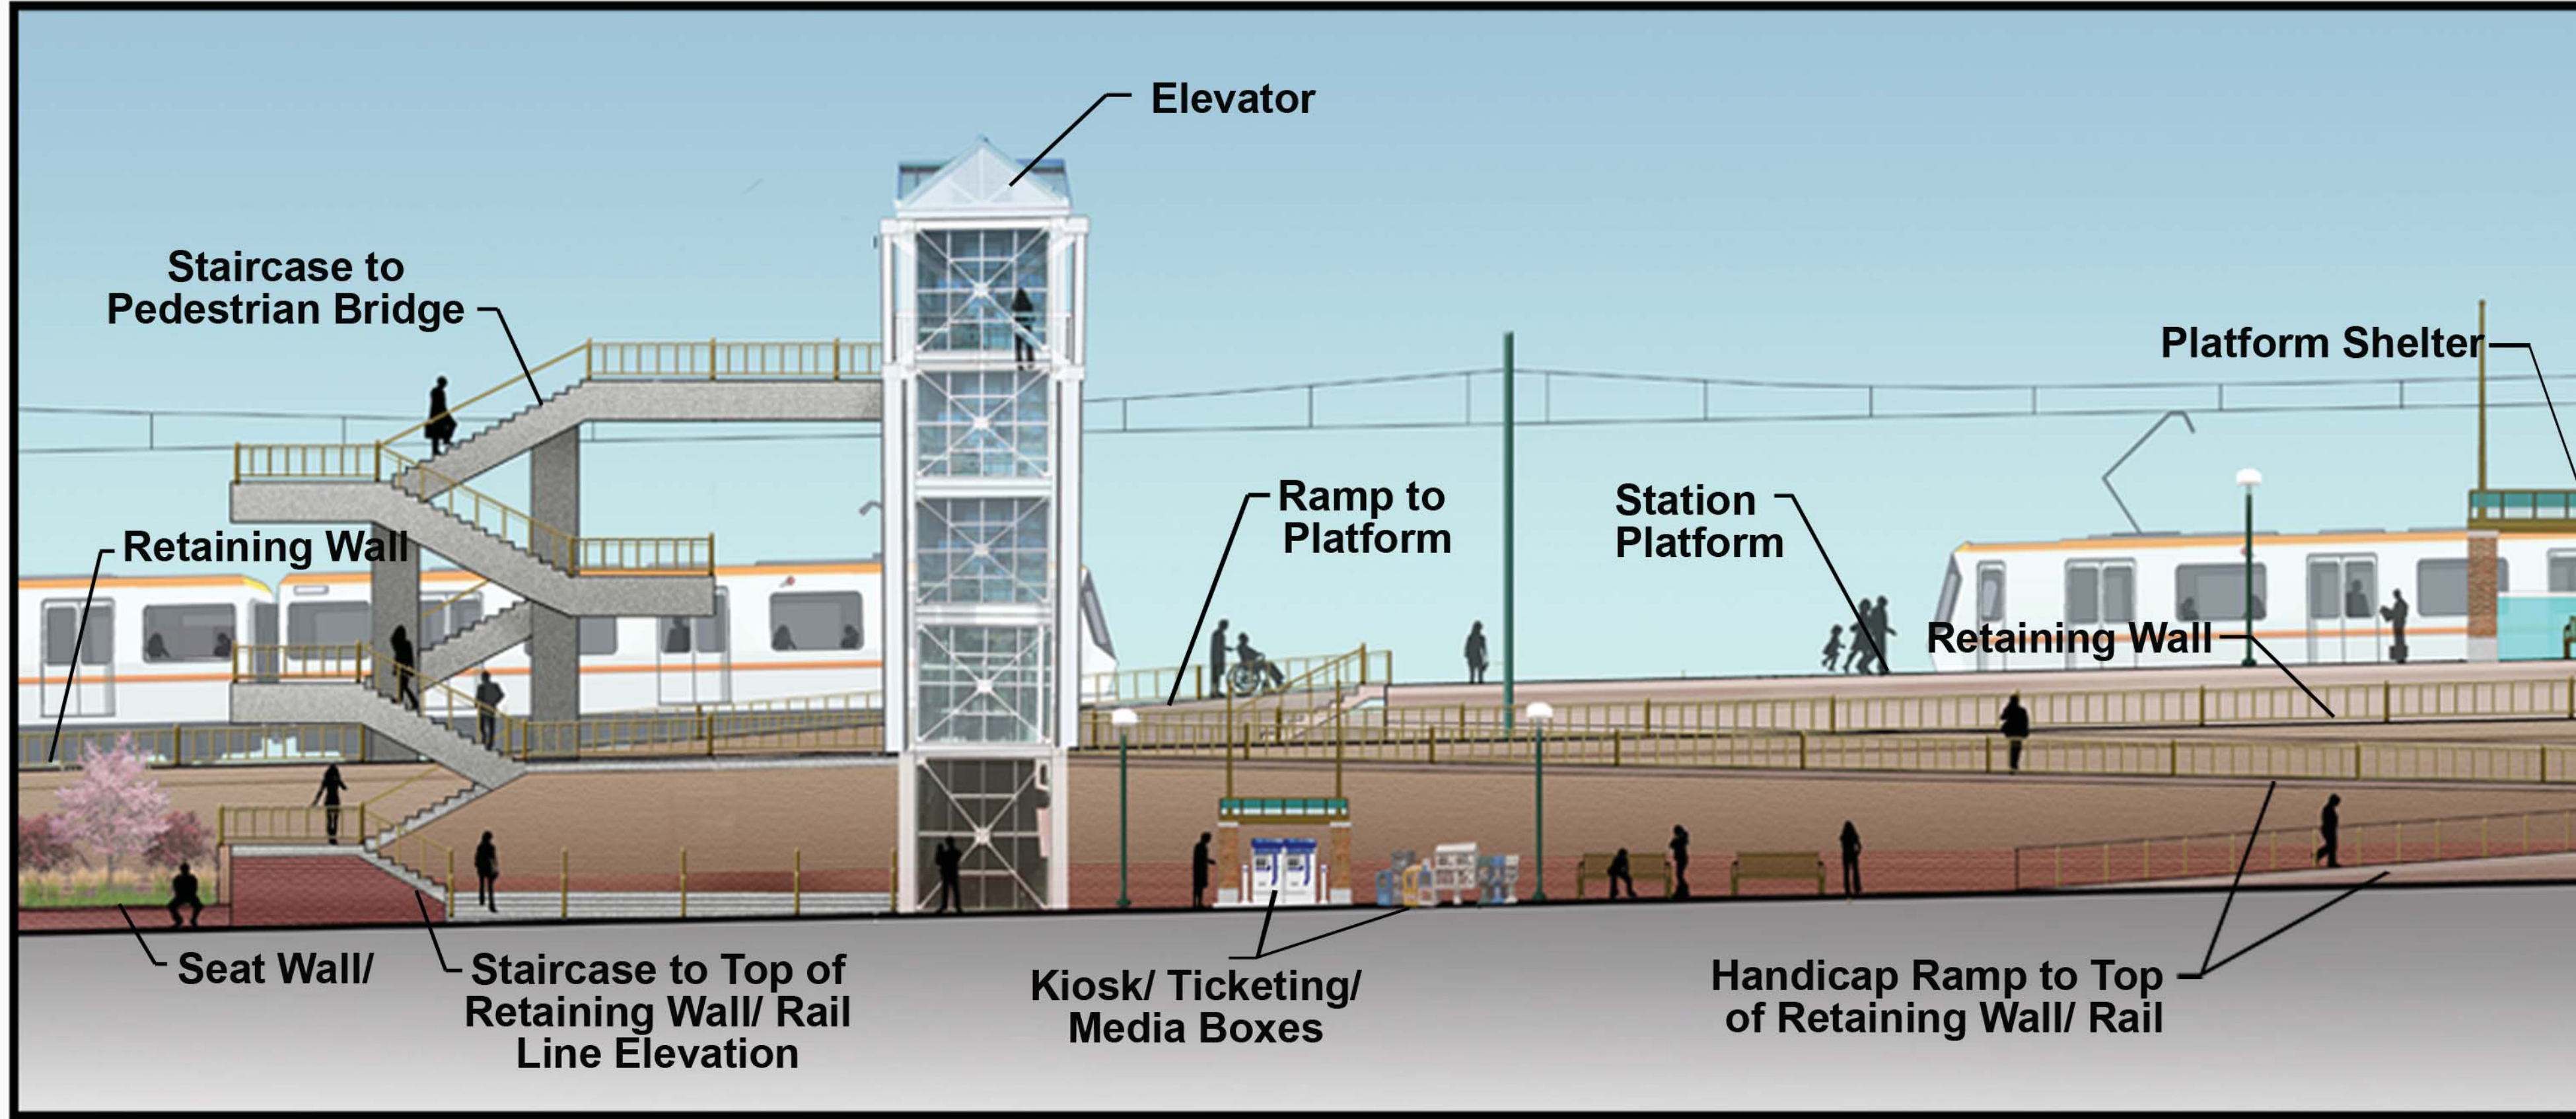

41st Avenue Station - Opening Day

Legend

- Opening Day Parking (500 Spaces)
- Plaza/ Walkway
- Landscape Area
- Detention/ Water Quality Pond

Site Plan (Opening Day)

Section A-A

Elevation a-a