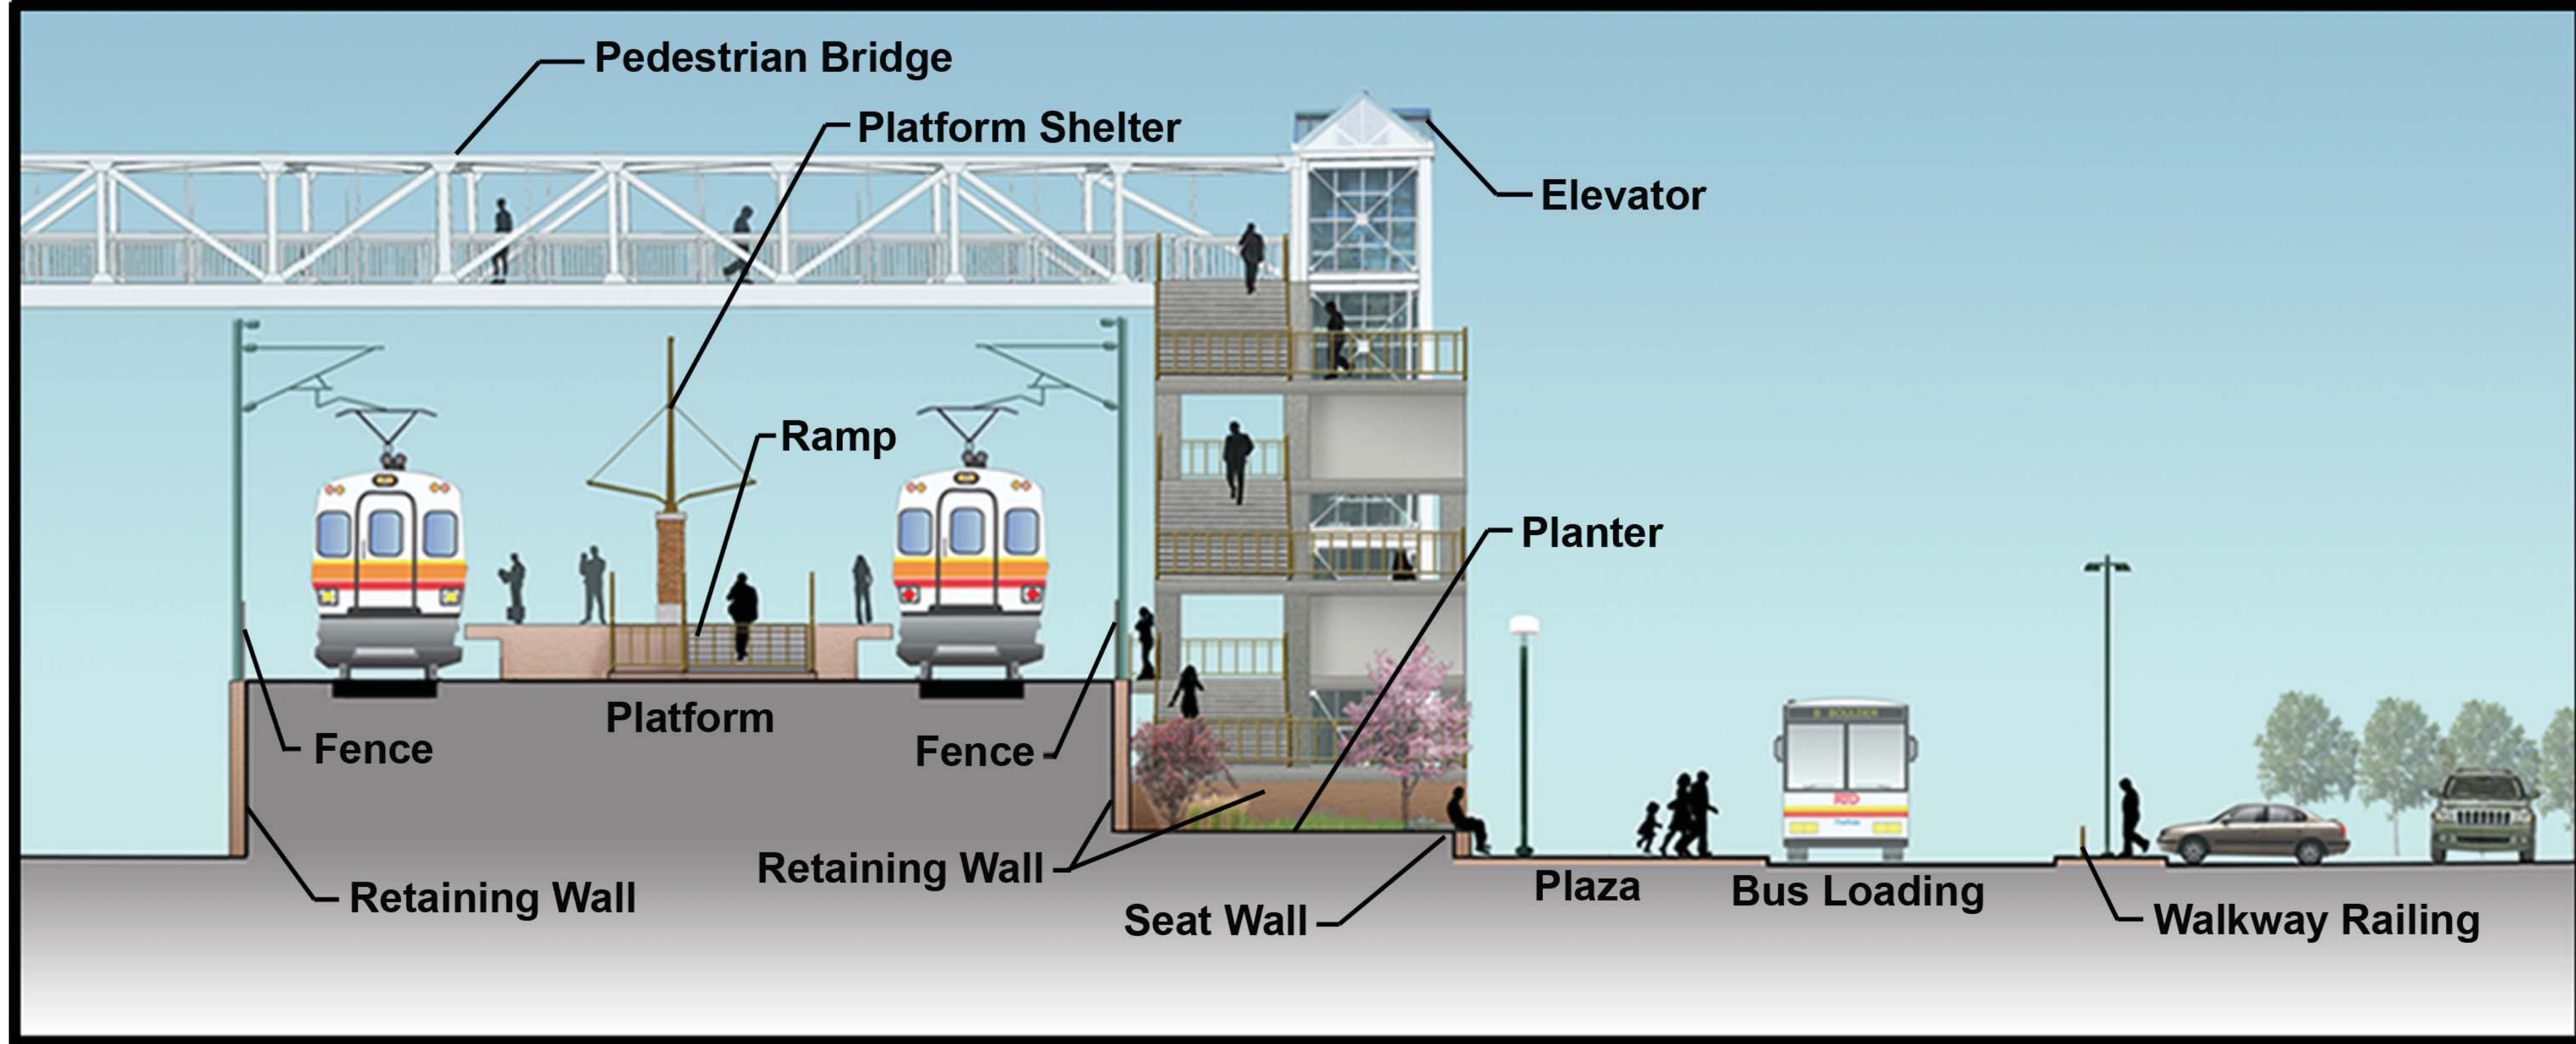

41st Avenue Station - Opening Day

Legend

- Opening Day Parking (500 Spaces)
- Plaza/ Walkway
- Landscape Area
- Detention/ Water Quality Pond

Site Plan (Opening Day)

Section A-A

Elevation a-a