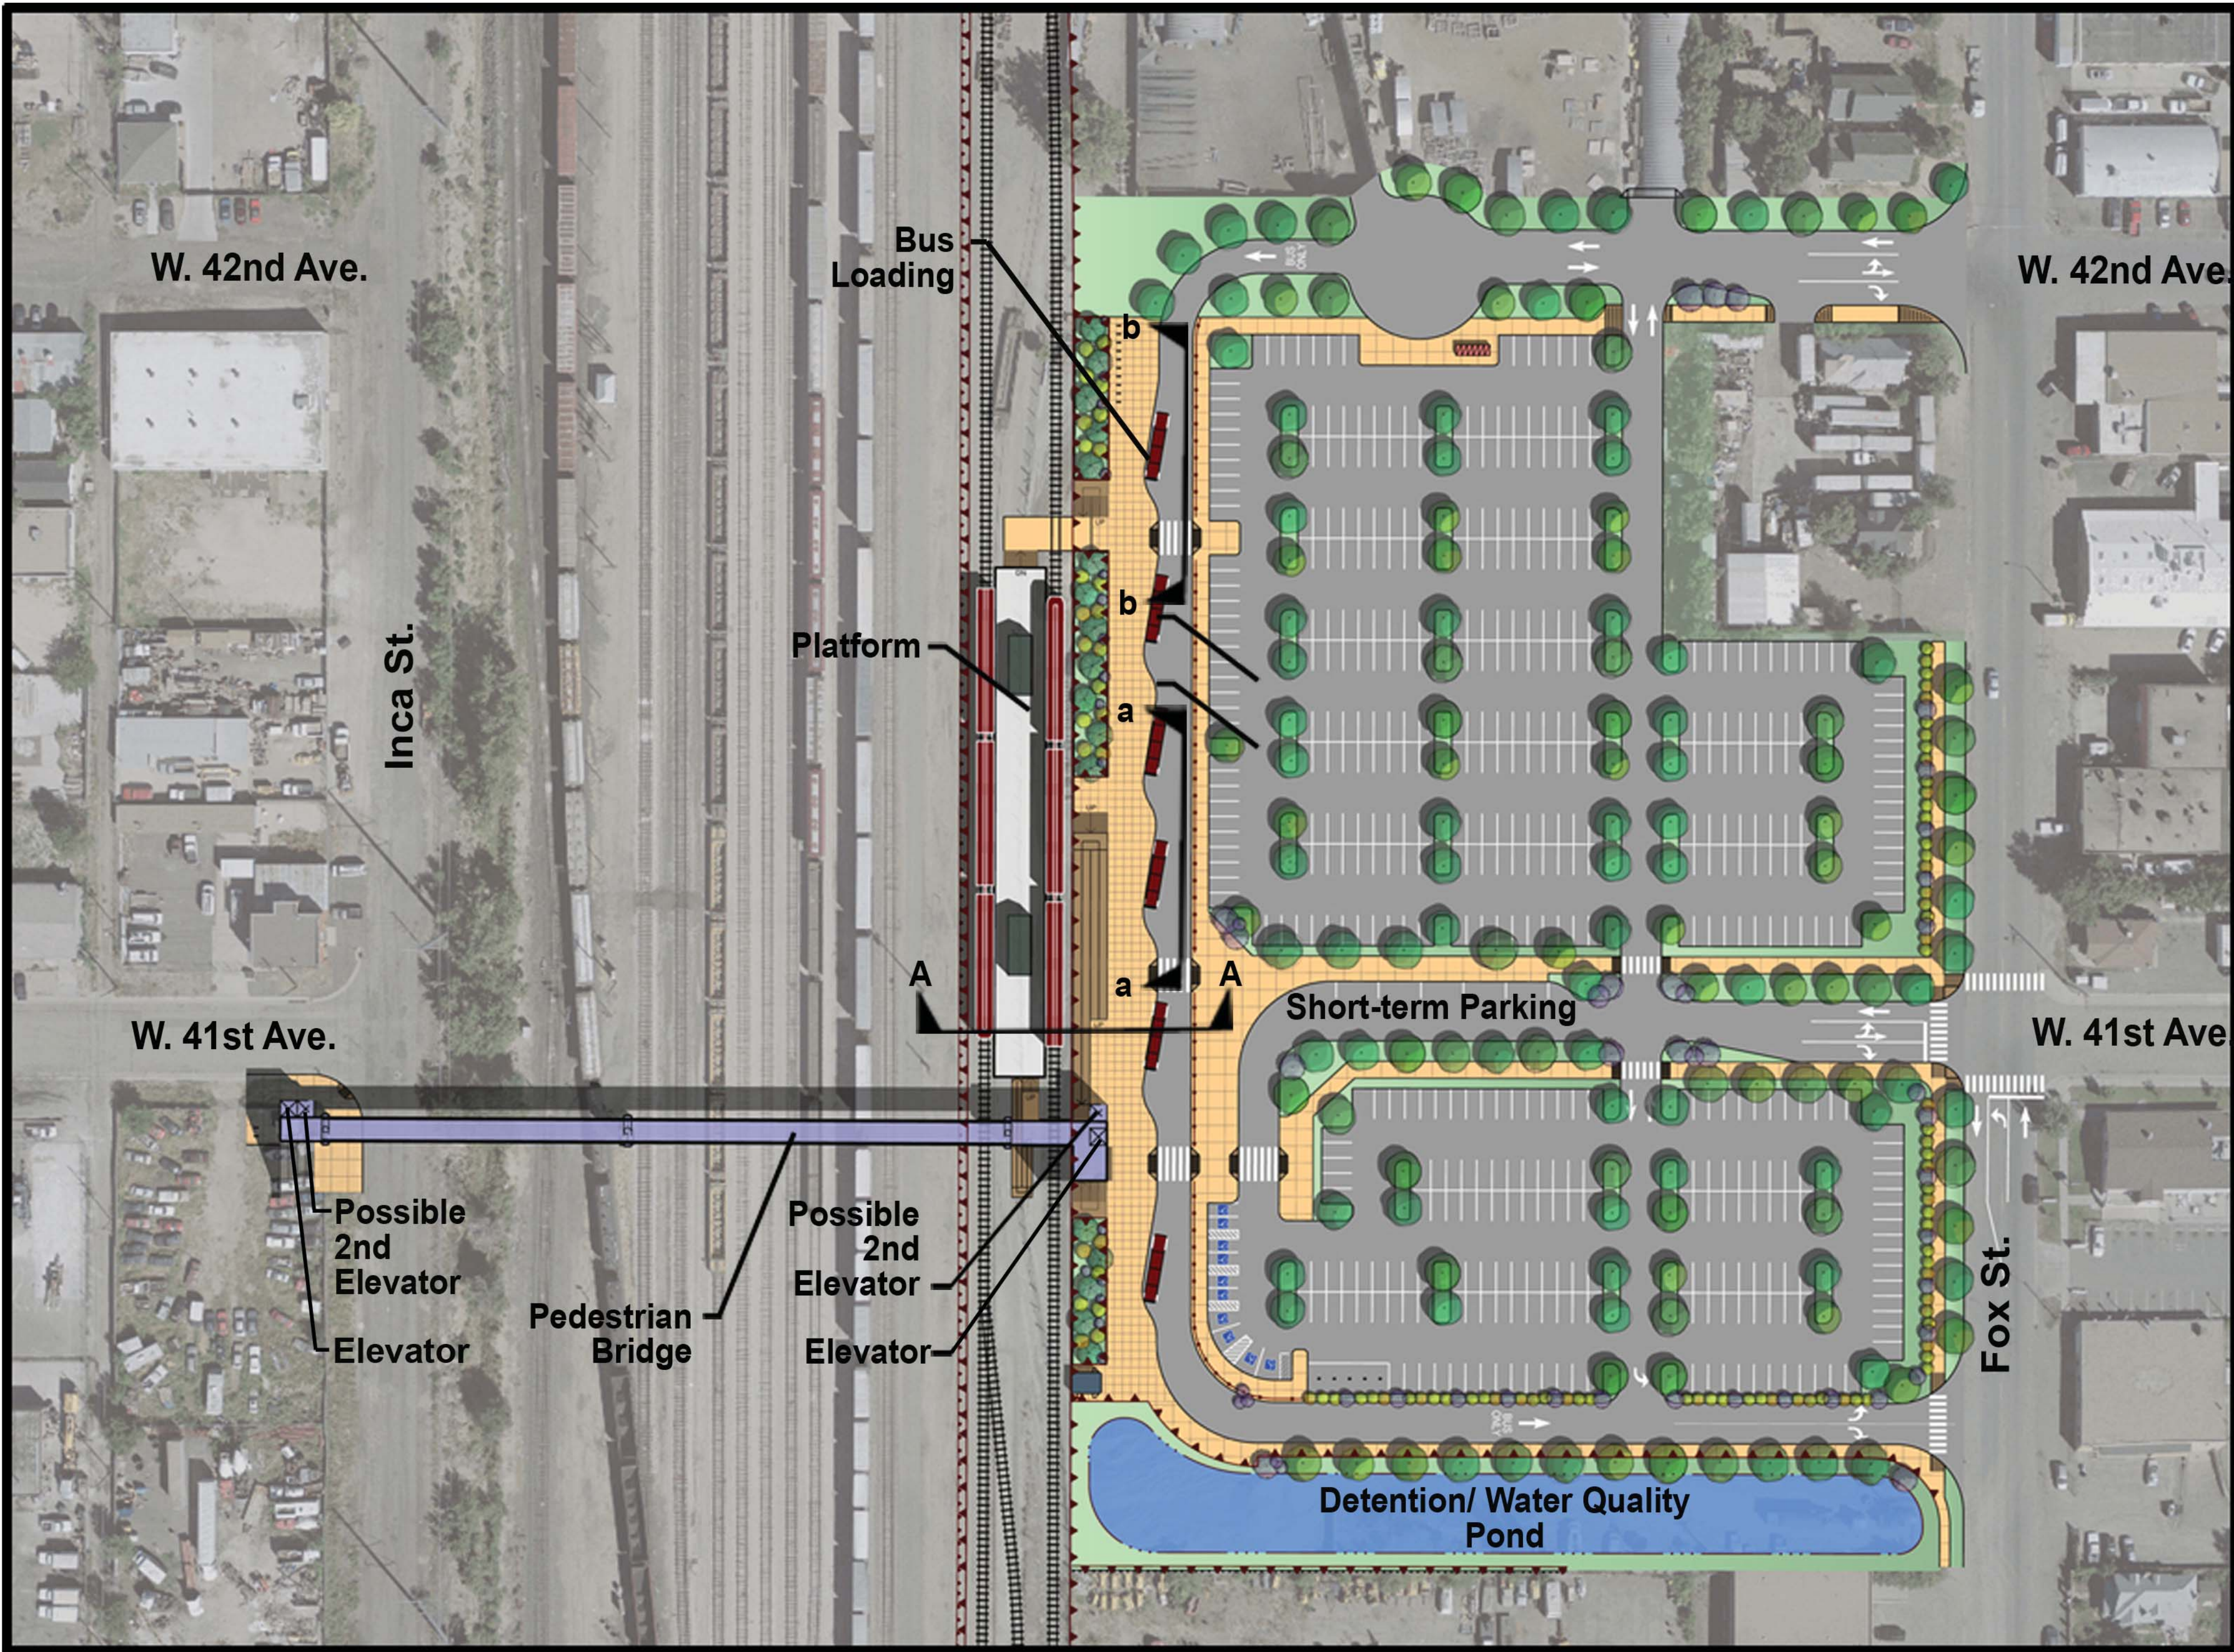

41st Avenue Station - Opening Day

Legend

- Opening Day Parking (500 Spaces)
- Plaza/ Walkway
- Landscape Area
- Detention/ Water Quality Pond

Site Plan (Opening Day)

Section A-A

Elevation a-a