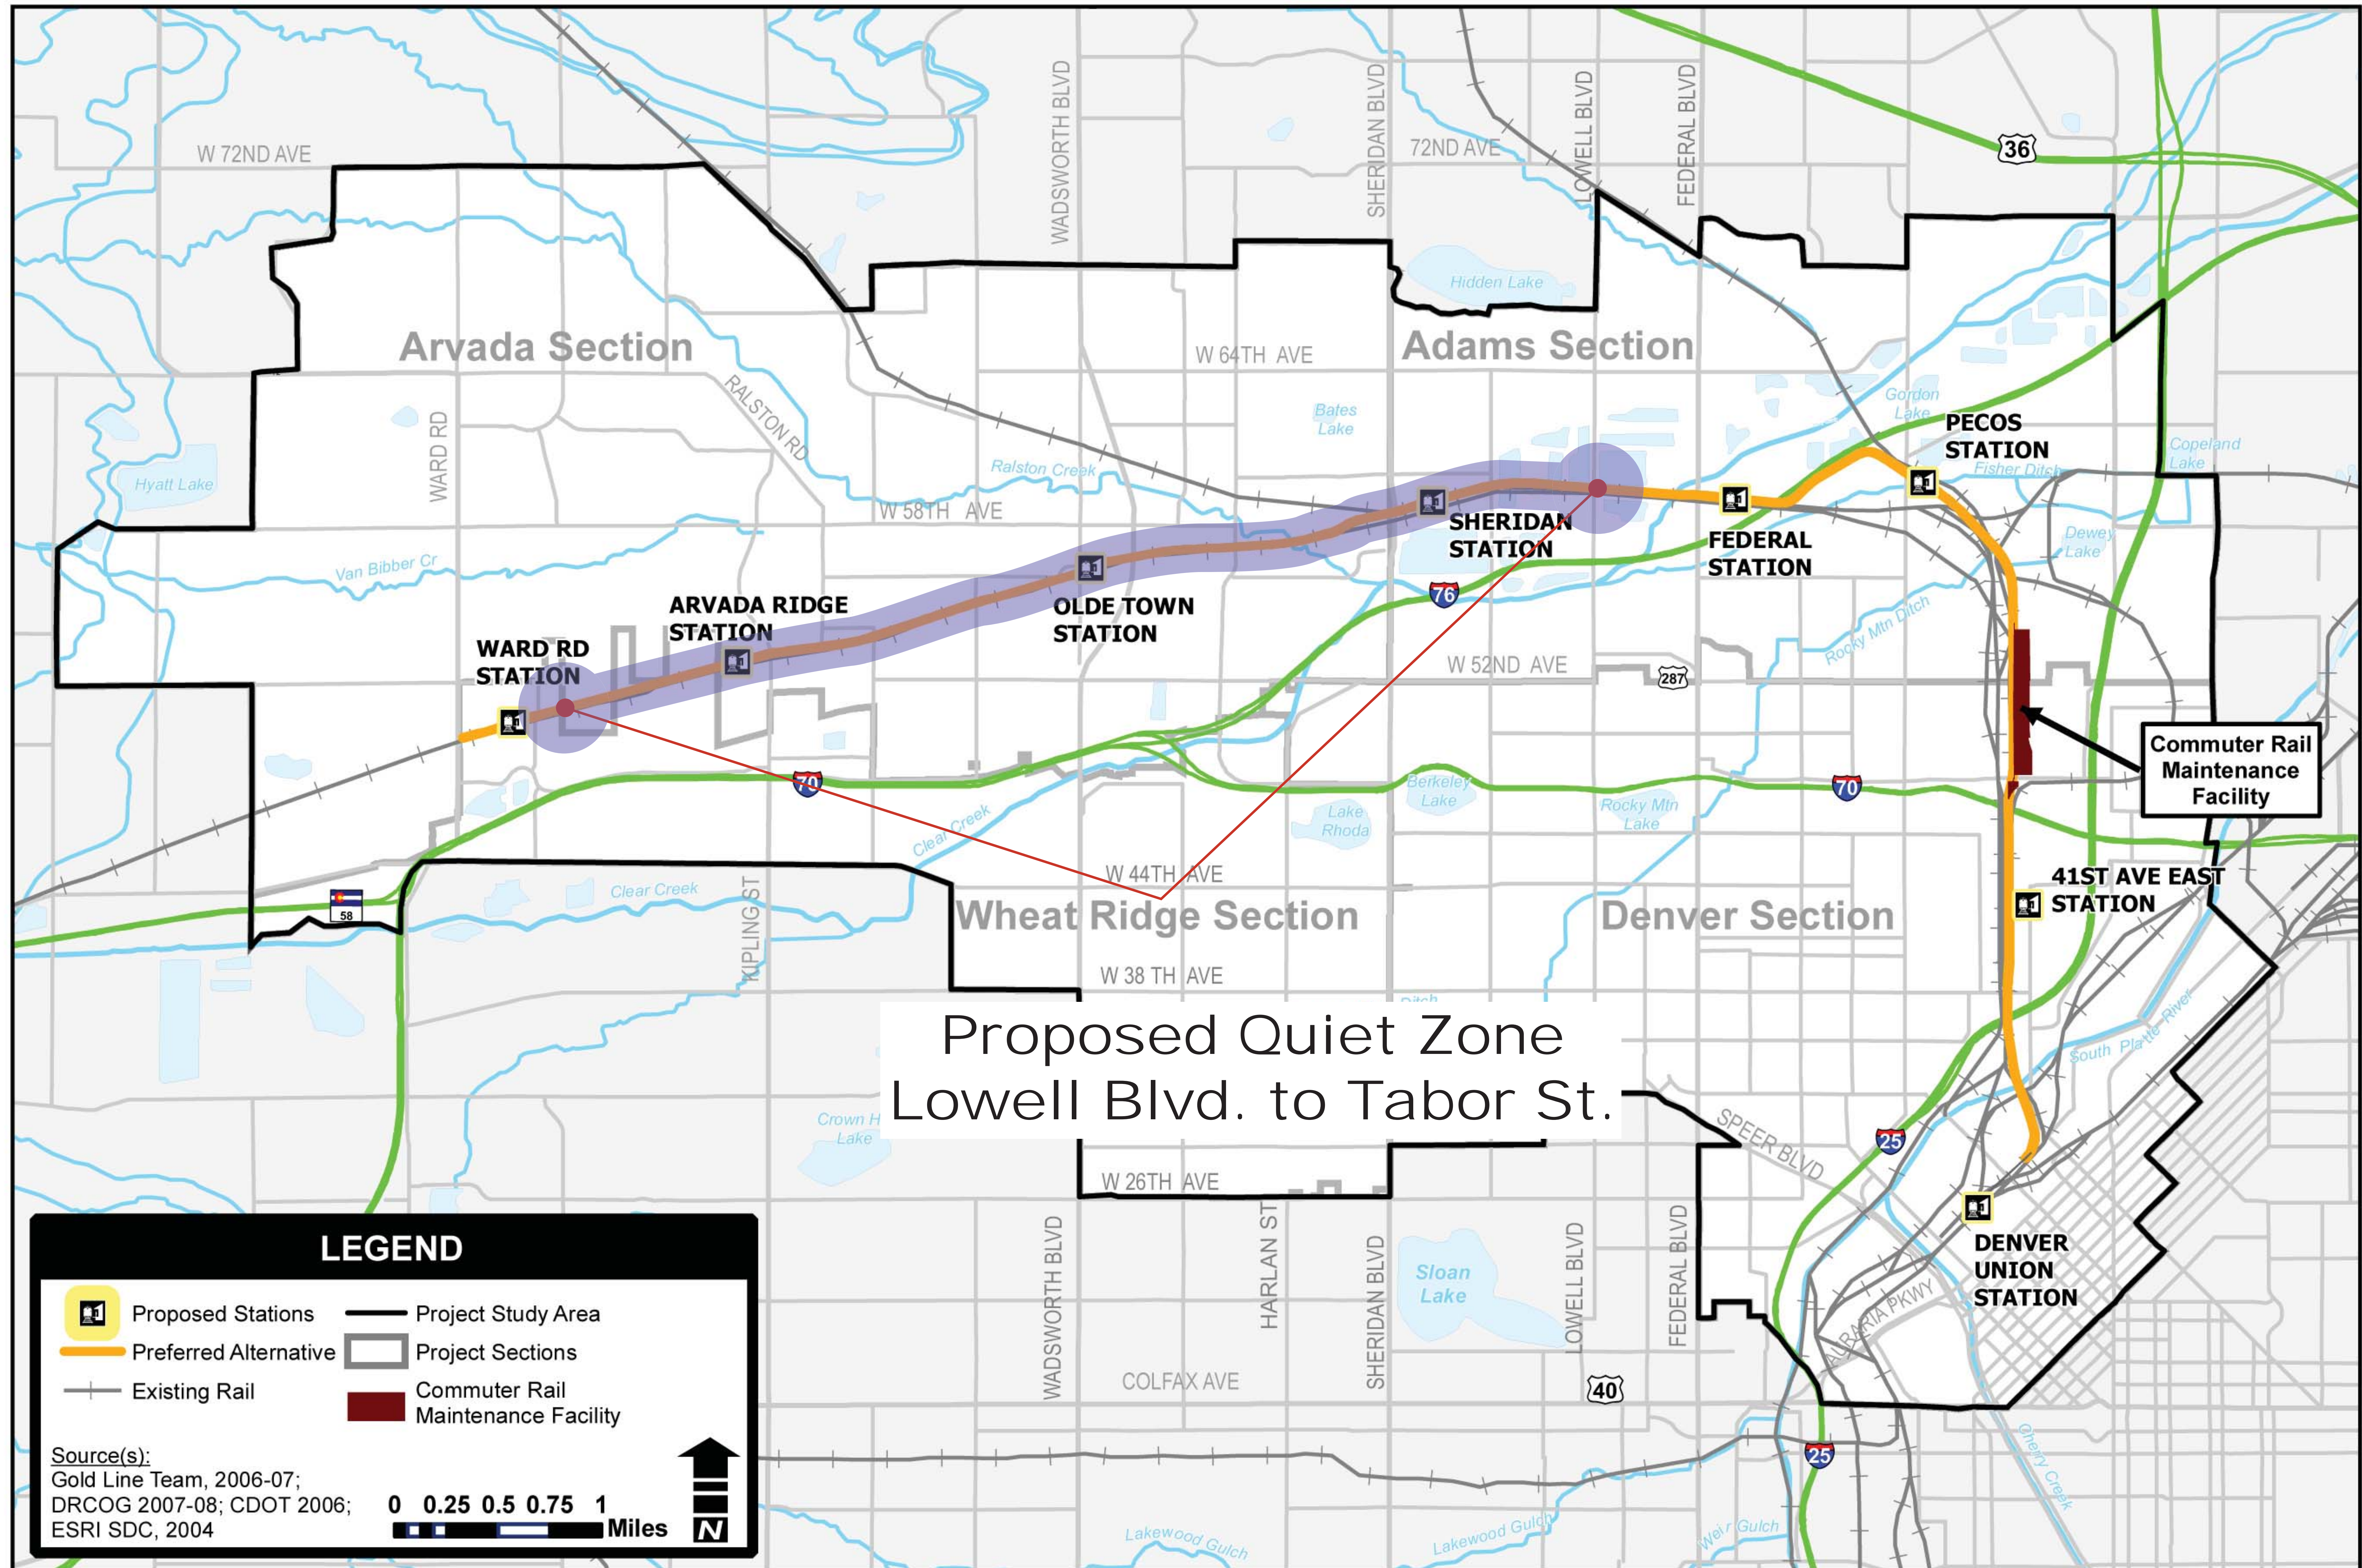

Proposed Quiet Zone Area

\\COBRA\GIS\PROJECTS\GOLDLINE_EIS\MAPFILES\FEIS_FIGURES\BASEMAPS\GL_FEIS_BASE_MAP.MXD SCUTLER1 7/7/2009 14:15:09