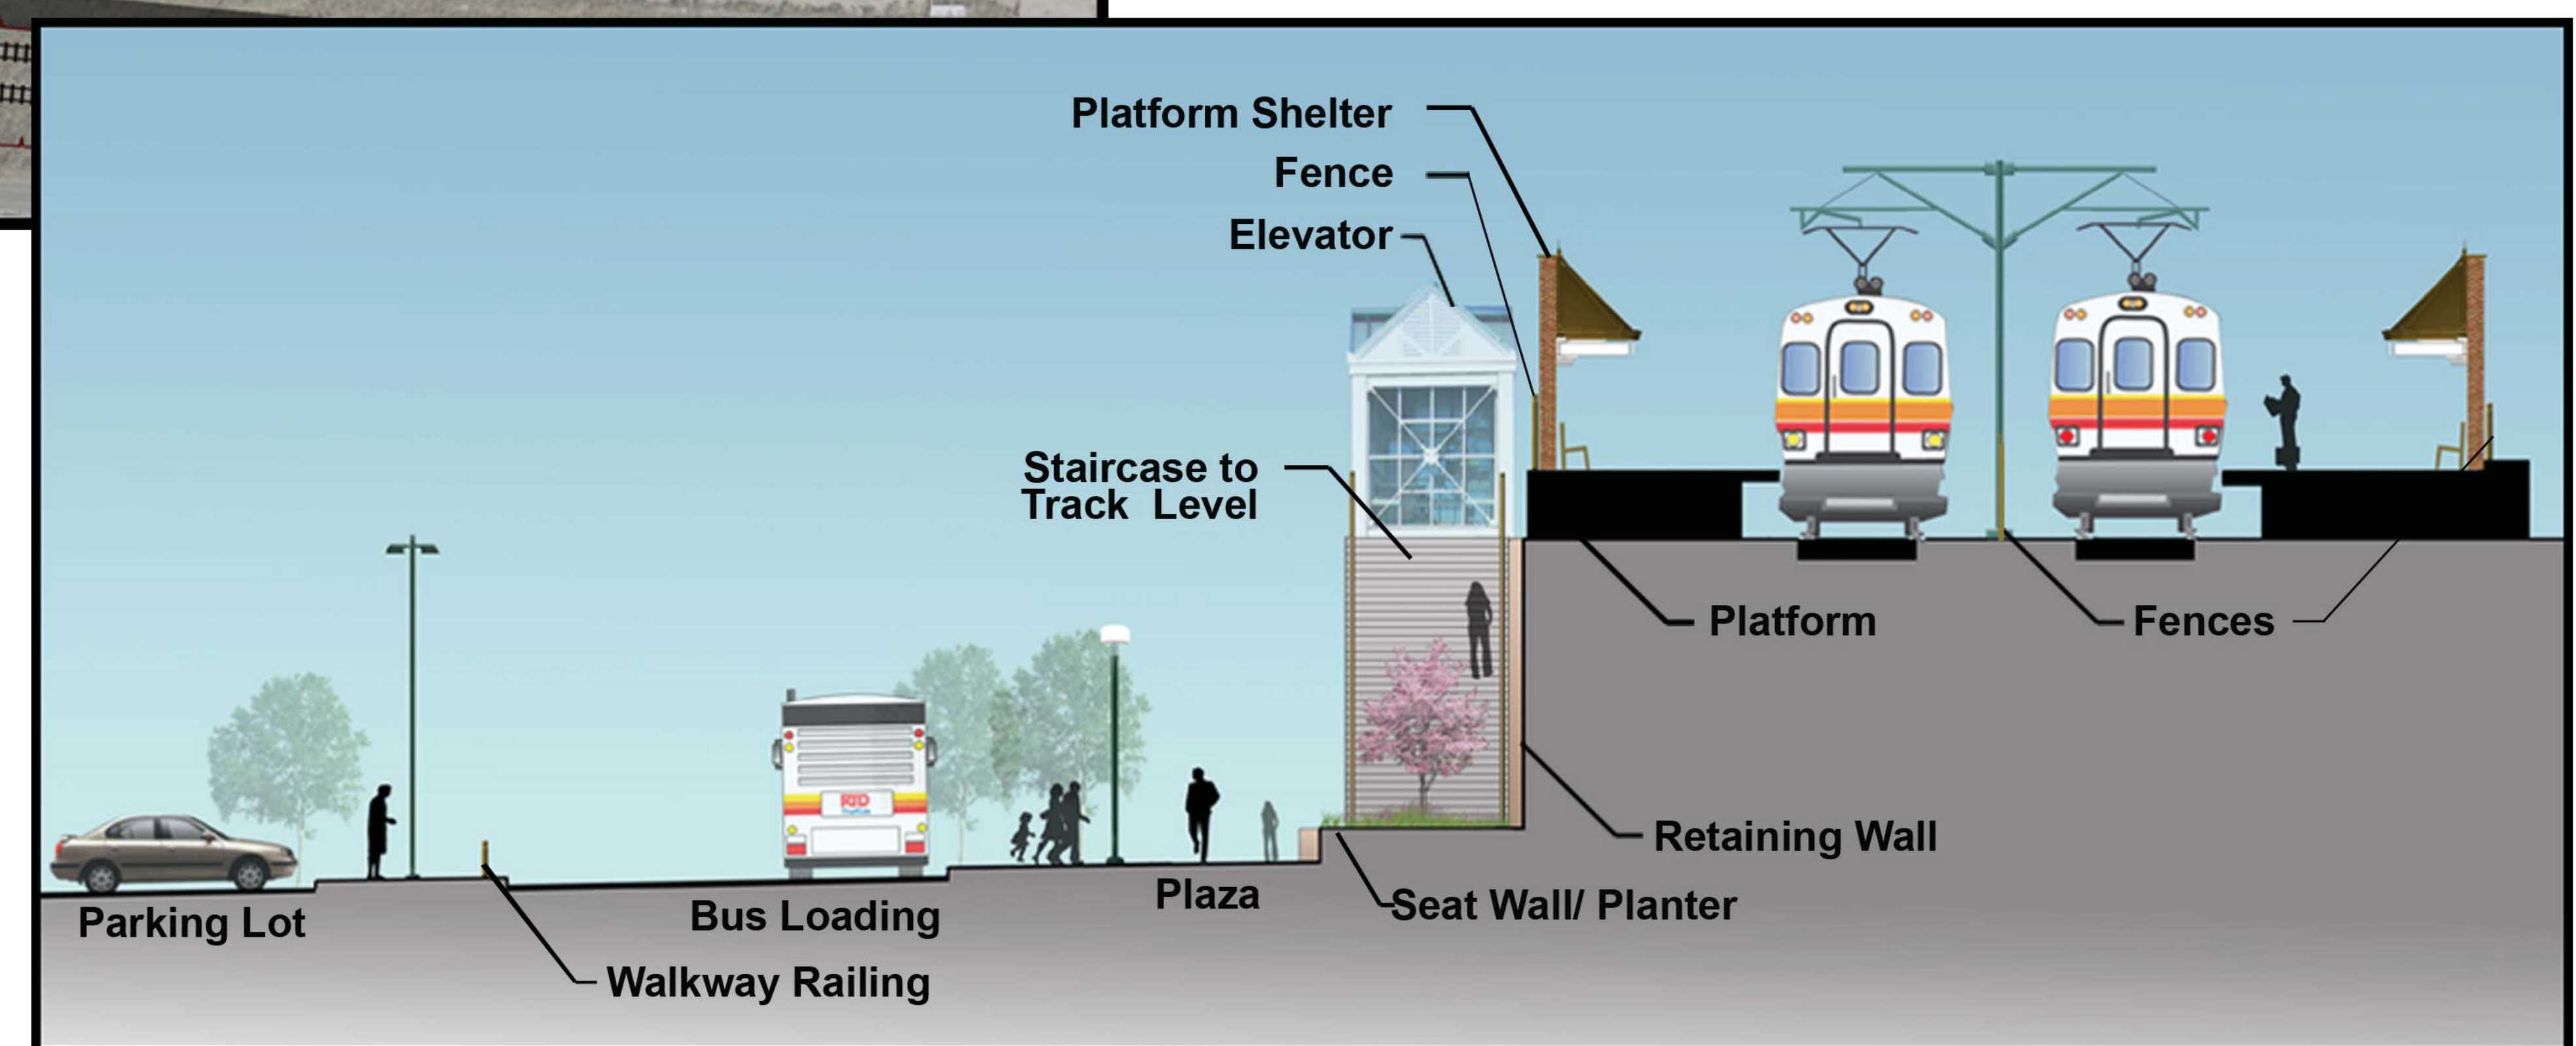

Federal Station

Site Plan

Legend

	Opening Day Parking (300 Spaces)
	Year 2030 Parking (275 Additional Spaces)
	Plaza/ Walkway
	Landscape Area
	Detention/ Water Quality Pond

Section A-A