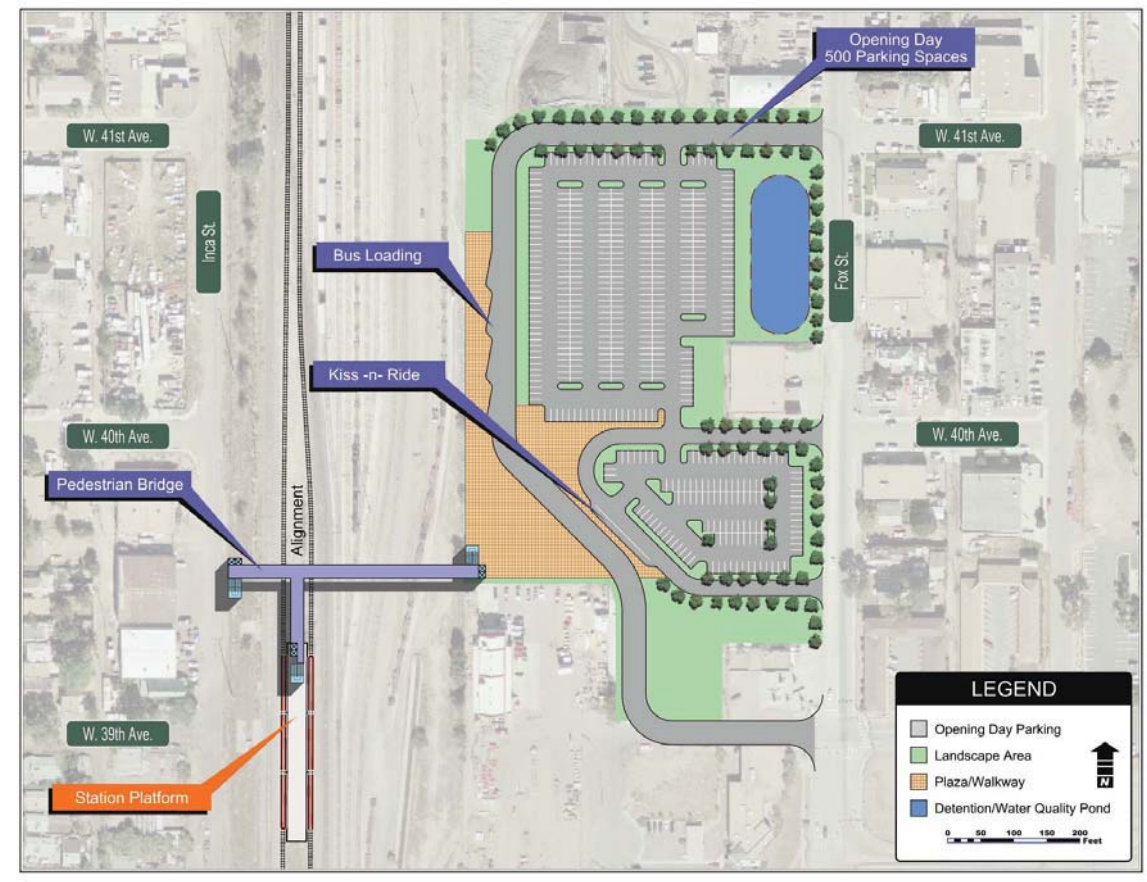

38th Avenue Station

Railroad Route Option

Opening Day

2030